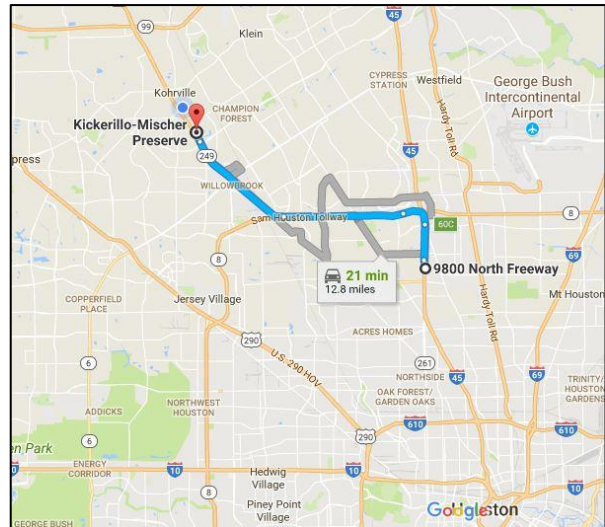

Directions to:  
**Kickerillo-Mischer Preserve**  
 20207 Chasewood Park Dr. Houston, TX 77070

From inside Beltway 8:

- Take I-45N to Beltway 8 West
- Continue onto Beltway 8 West, take exit for TX-249N toward Tomball
- Continue on TX-249N, exit Chasewood Park Dr./Cypresswood Dr.
- Merge onto 249 Access Rd, turn right onto Chasewood Park Dr.
- Kickerillo-Mischer will be on your right

From The Woodlands:

- Take I-45S to the TX-99 exit
- Take TX-99 West (12 miles)
- Exit Boudreaux Rd., turn left onto TX-249S
- Exit Chasewood Park Dr./Cypresswood Dr.
- Merge onto 249 Access Road, turn left onto Chasewood Park Dr. Kickerillo-Mischer is on your right.